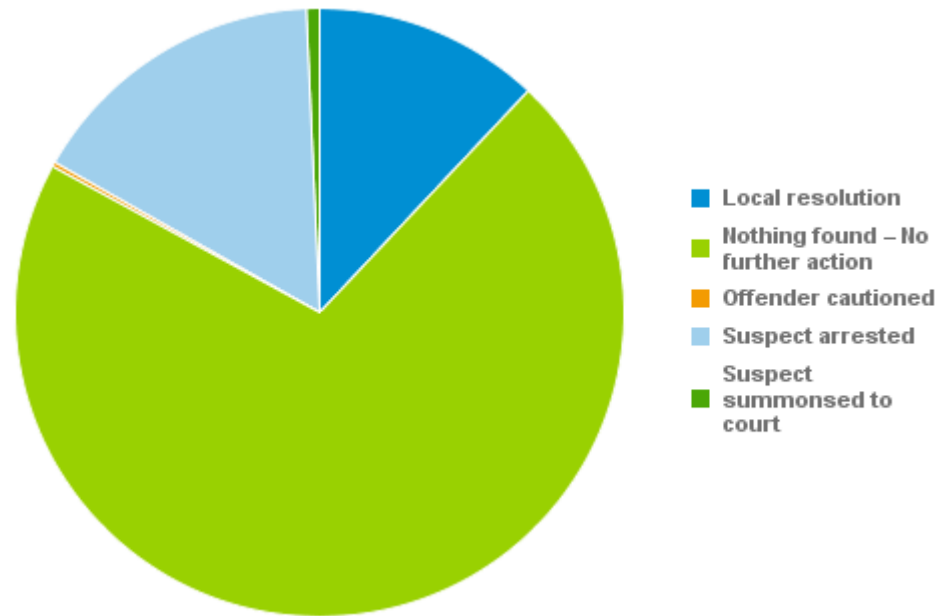

Stop and Search Overview for Staffordshire Police

Statistics about stop and searches carried out by Staffordshire Police in the last 12 months.

Number of stop and searches by outcome per month

Of the 4,103 stop and searches conducted in the last 12 months, 1,192 (29.1%) had a police outcome, and 2,911 (70.9%) had no further action taken.

Of the 1,192 stop searches that had a police outcome, in (70.8%) cases the outcome was linked to the purpose of the search, and in (30.6%) cases it was not linked.

Stop and Search Overview for Staffordshire Police

Outcomes

Percentage of stop and searched groups by police action in the last 12 months

outcome	Searches	Percentage
<i>Local resolution</i>	493	12.0%
<i>Nothing found – No further action</i>	2,911	70.9%
<i>Offender cautioned</i>	10	0.2%
<i>Suspect arrested</i>	660	16.1%
<i>Suspect summonsed to court</i>	29	0.7%

Ethnicity

Number of stop and searches per 1,000 resident population broken down by ethnic group in the last 12 months.

<i>Ethnicity</i>	<i>Stop and Searches</i>	<i>Resident population in Staffordshire Police area (2011 census)</i>	<i>Stop and Searches per 1,000 resident population by ethnicity</i>
BANGLADESHI	9	1,748	5.15
INDIAN	24	8,781	2.73
PAKISTANI	194	17,452	11.12
ANY OTHER ASIAN ETHNIC BACKGROUND	44	7,167	6.14
AFRICAN	29	4,271	6.79
CARIBBEAN	96	3,280	29.27
ANY OTHER BLACK ETHNIC BACKGROUND	61	1,000	61
ANY OTHER ETHNIC GROUP	21	3,426	6.13
WHITE AND ASIAN	22	4,055	5.43
WHITE AND BLACK AFRICAN	6	1,234	4.86
WHITE AND BLACK CARIBBEAN	55	6,464	8.51
ANY OTHER MIXED ETHNIC BACKGROUND	18	2,342	7.69
WHITE BRITISH	2,301	1,009,031	2.28
WHITE IRISH	11	4,489	2.45
ANY OTHER WHITE ETHNIC BACKGROUND	144	18,807	7.66
NS - NOT STATED	698	0	NA