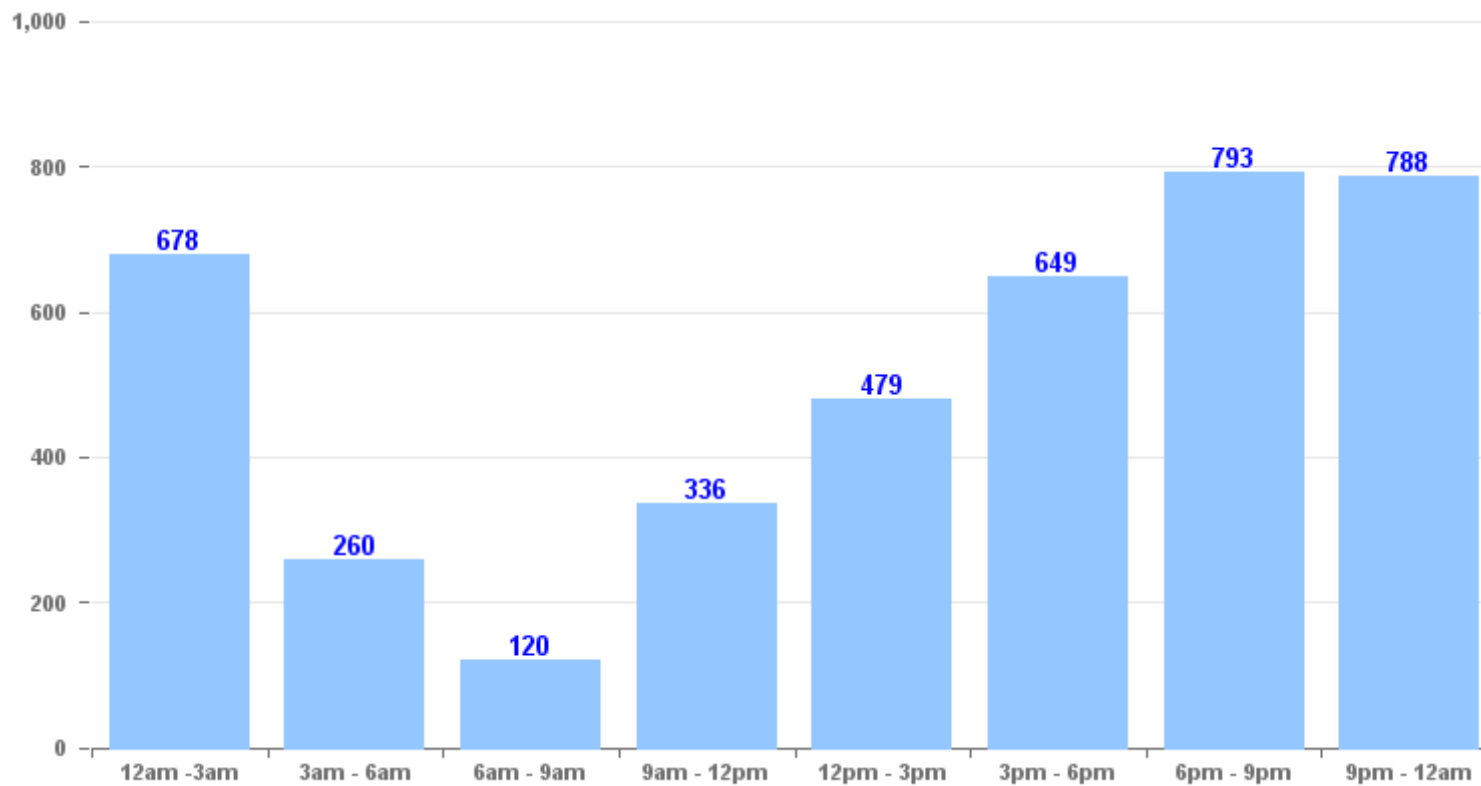

Ethnicity

Number of stop and searches per 1,000 resident population broken down by ethnic group in the last 12 months.

<i>Ethnicity</i>	<i>Stop and Searches</i>	<i>Resident population in Staffordshire Police area (2011 census)</i>	<i>Stop and Searches per 1,000 resident population by ethnicity</i>
BANGLADESHI	9	1,748	5.15
INDIAN	24	8,781	2.73
PAKISTANI	194	17,452	11.12
ANY OTHER ASIAN ETHNIC BACKGROUND	44	7,167	6.14
AFRICAN	29	4,271	6.79
CARIBBEAN	96	3,280	29.27
ANY OTHER BLACK ETHNIC BACKGROUND	61	1,000	61
ANY OTHER ETHNIC GROUP	21	3,426	6.13
WHITE AND ASIAN	22	4,055	5.43
WHITE AND BLACK AFRICAN	6	1,234	4.86
WHITE AND BLACK CARIBBEAN	55	6,464	8.51
ANY OTHER MIXED ETHNIC BACKGROUND	18	2,342	7.69
WHITE BRITISH	2,301	1,009,031	2.28
WHITE IRISH	11	4,489	2.45
ANY OTHER WHITE ETHNIC BACKGROUND	144	18,807	7.66
NS - NOT STATED	698	0	NA

Stop and Search Overview for Staffordshire Police

Age

Total number of stop and searched grouped by age range in the last 12 months.

Stop and Search Overview for Staffordshire Police

Time of day

Total number of stop and searched grouped by the time of day they occurred in the last 12 months.

Stop and Search Overview for Staffordshire Police

Object

Percentage of stop and searches grouped by the reason for the stop in the last 12 months.

Object	Searches	Percentage
<i>Anything to threaten or harm anyone</i>	3	0.1%
<i>Article for use in theft</i>	415	10.1%
<i>Articles for use in criminal damage</i>	37	0.9%
<i>Controlled drugs</i>	2,384	58.1%
<i>Firearms</i>	79	1.9%
<i>Not Collected</i>	40	1.0%
<i>Offensive weapons</i>	554	13.5%
<i>Stolen goods</i>	591	14.4%