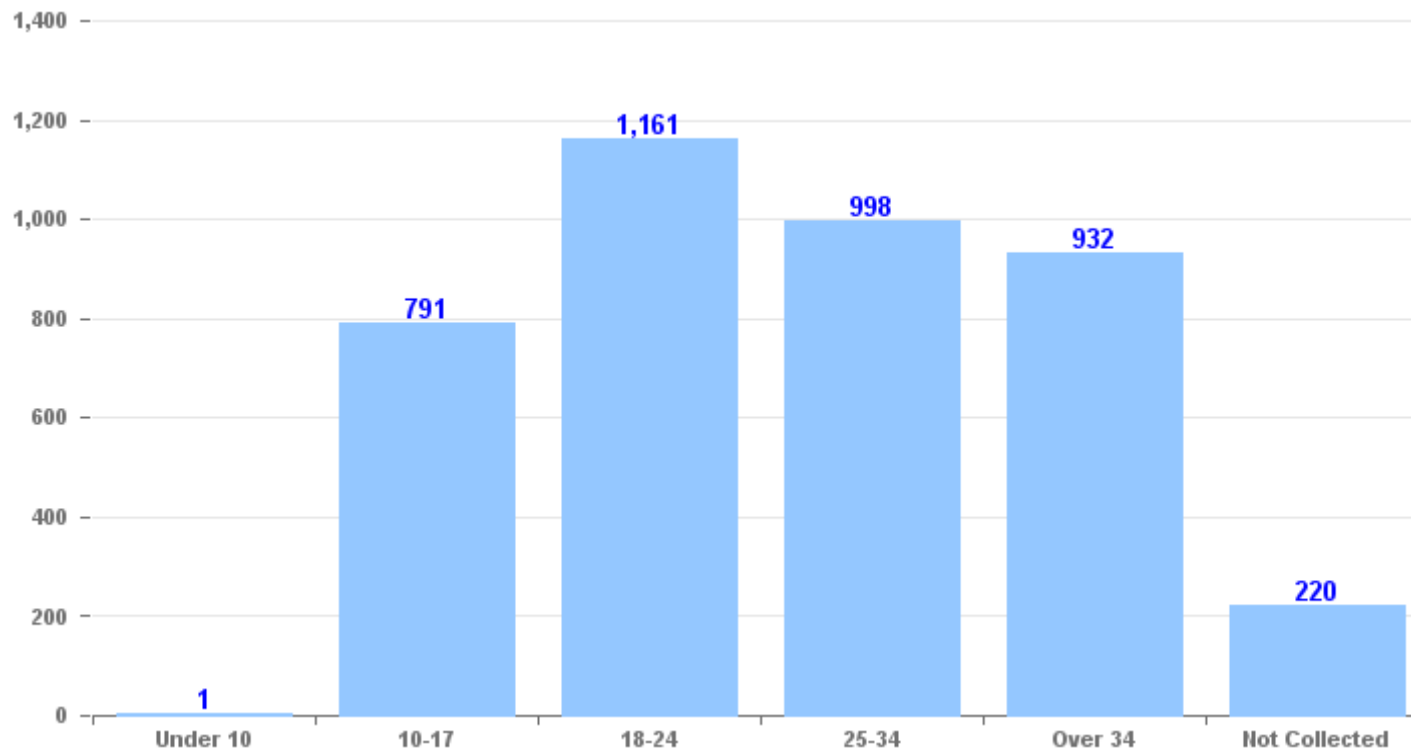

Stop and Search Overview for Staffordshire Police

Statistics about stop and searches carried out by Staffordshire Police in the last 12 months.

Number of stop and searches by outcome per month

Of the 4,103 stop and searches conducted in the last 12 months, 1,192 (29.1%) had a police outcome, and 2,911 (70.9%) had no further action taken.

Ethnicity

Number of stop and searches per 1,000 resident population broken down by ethnic group in the last 12 months.

<i>Ethnicity</i>	<i>Stop and Searches</i>	<i>Resident population in Staffordshire Police area (2011 census)</i>	<i>Stop and Searches per 1,000 resident population by ethnicity</i>
BANGLADESHI	9	1,748	5.15
INDIAN	24	8,781	2.73
PAKISTANI	194	17,452	11.12
ANY OTHER ASIAN ETHNIC BACKGROUND	44	7,167	6.14
AFRICAN	29	4,271	6.79
CARIBBEAN	96	3,280	29.27
ANY OTHER BLACK ETHNIC BACKGROUND	61	1,000	61
ANY OTHER ETHNIC GROUP	21	3,426	6.13
WHITE AND ASIAN	22	4,055	5.43
WHITE AND BLACK AFRICAN	6	1,234	4.86
WHITE AND BLACK CARIBBEAN	55	6,464	8.51
ANY OTHER MIXED ETHNIC BACKGROUND	18	2,342	7.69
WHITE BRITISH	2,301	1,009,031	2.28
WHITE IRISH	11	4,489	2.45
ANY OTHER WHITE ETHNIC BACKGROUND	144	18,807	7.66
NS - NOT STATED	698	0	NA

Stop and Search Overview for Staffordshire Police

Age

Total number of stop and searched grouped by age range in the last 12 months.

Stop and Search Overview for Staffordshire Police

Time of day

Total number of stop and searched grouped by the time of day they occurred in the last 12 months.