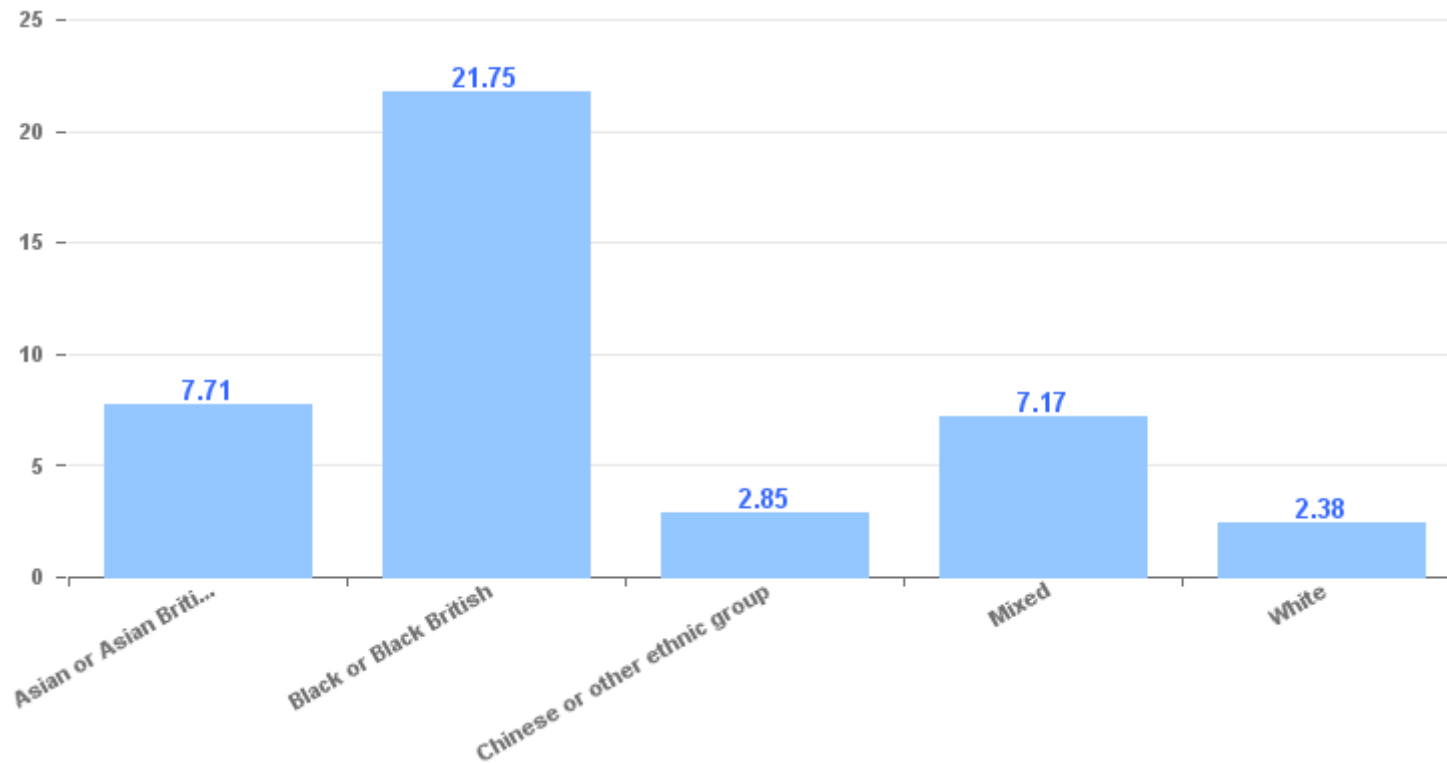

Stop and Search Overview for Staffordshire Police

Statistics about stop and searches carried out by Staffordshire Police in the last 12 months.

Number of stop and searches by outcome per month

Of the 4,103 stop and searches conducted in the last 12 months, 1,192 (29.1%) had a police outcome, and 2,911 (70.9%) had no further action taken.

Of the 1,192 stop searches that had a police outcome, in (70.8%) cases the outcome was linked to the purpose of the search, and in (30.6%) cases it was not linked.

Stop and Search Overview for Staffordshire Police

Outcomes

Percentage of stop and searched groups by police action in the last 12 months

outcome	Searches	Percentage
<i>Local resolution</i>	493	12.0%
<i>Nothing found – No further action</i>	2,911	70.9%
<i>Offender cautioned</i>	10	0.2%
<i>Suspect arrested</i>	660	16.1%
<i>Suspect summonsed to court</i>	29	0.7%

Stop and Search Overview for Staffordshire Police

Ethnicity

Number of stop and searches per 1,000 resident population broken down by ethnic group in the last 12 months.

Stop and Search Overview for Staffordshire Police