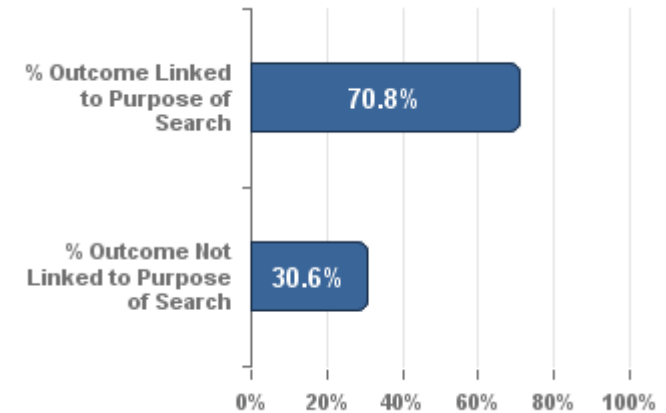

Stop and Search Overview for Staffordshire Police

Statistics about stop and searches carried out by Staffordshire Police in the last 12 months.

Number of stop and searches by outcome per month

Of the 4,103 stop and searches conducted in the last 12 months, 1,192 (29.1%) had a police outcome, and 2,911 (70.9%) had no further action taken.

Of the 1,192 stop searches that had a police outcome, in (70.8%) cases the outcome was linked to the purpose of the search, and in (30.6%) cases it was not linked.

Stop and Search Overview for Staffordshire Police

Outcomes

Percentage of stop and searched groups by police action in the last 12 months

outcome	Searches	Percentage
<i>Local resolution</i>	493	12.0%
<i>Nothing found – No further action</i>	2,911	70.9%
<i>Offender cautioned</i>	10	0.2%
<i>Suspect arrested</i>	660	16.1%
<i>Suspect summonsed to court</i>	29	0.7%