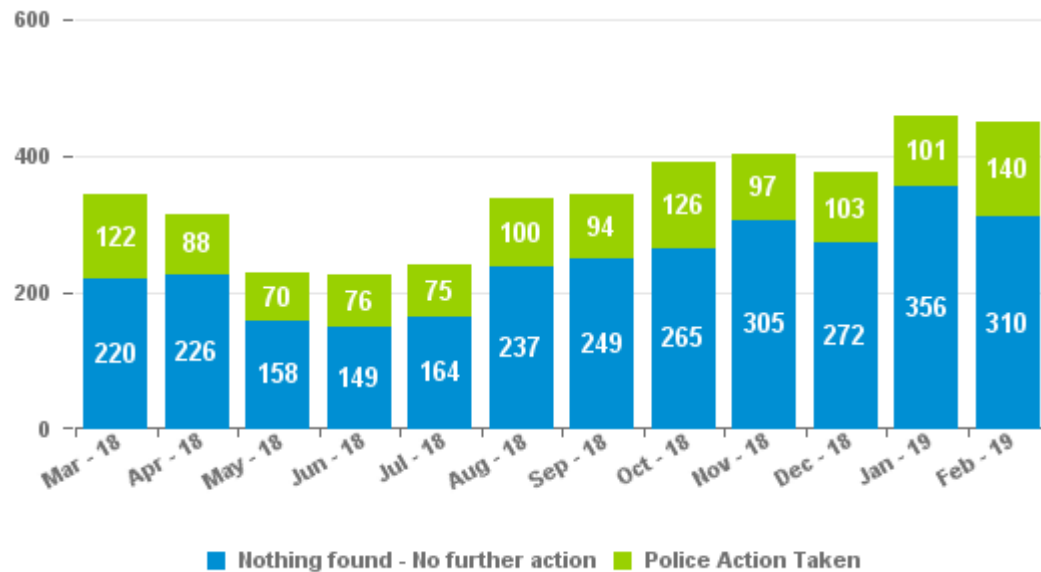

Stop and Search Overview for Staffordshire Police

Statistics about stop and searches carried out by Staffordshire Police in the last 12 months.

Number of stop and searches by outcome per month

Of the 4,103 stop and searches conducted in the last 12 months, 1,192 (29.1%) had a police outcome, and 2,911 (70.9%) had no further action taken.

Of the 1,192 stop searches that had a police outcome, in (70.8%) cases the outcome was linked to the purpose of the search, and in (30.6%) cases it was not linked.

Stop and Search Overview for Staffordshire Police

Outcomes

Percentage of stop and searched groups by police action in the last 12 months

outcome	Searches	Percentage
<i>Local resolution</i>	493	12.0%
<i>Nothing found – No further action</i>	2,911	70.9%
<i>Offender cautioned</i>	10	0.2%
<i>Suspect arrested</i>	660	16.1%
<i>Suspect summonsed to court</i>	29	0.7%