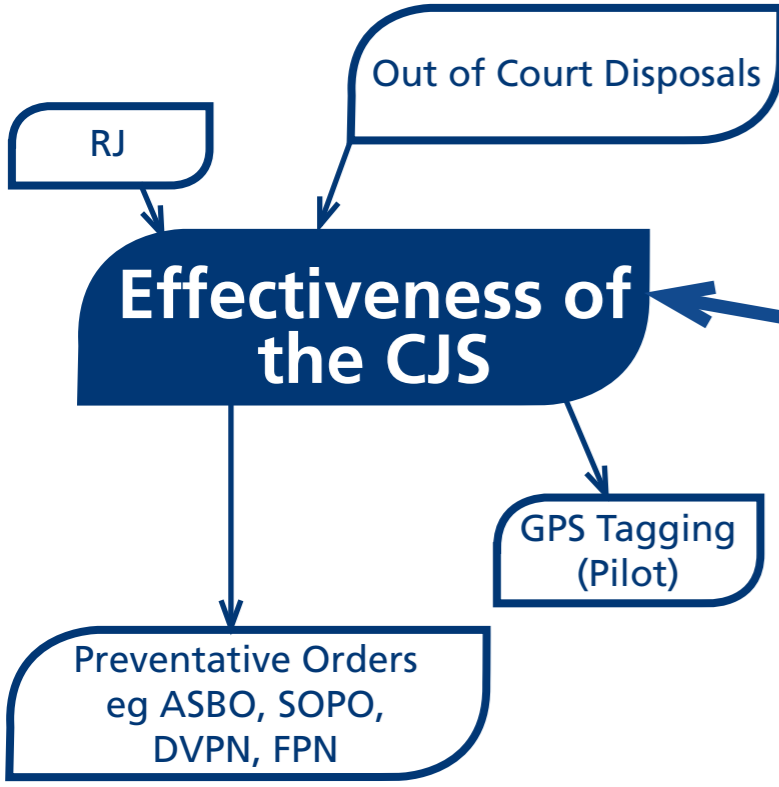

Effectiveness of the CJS