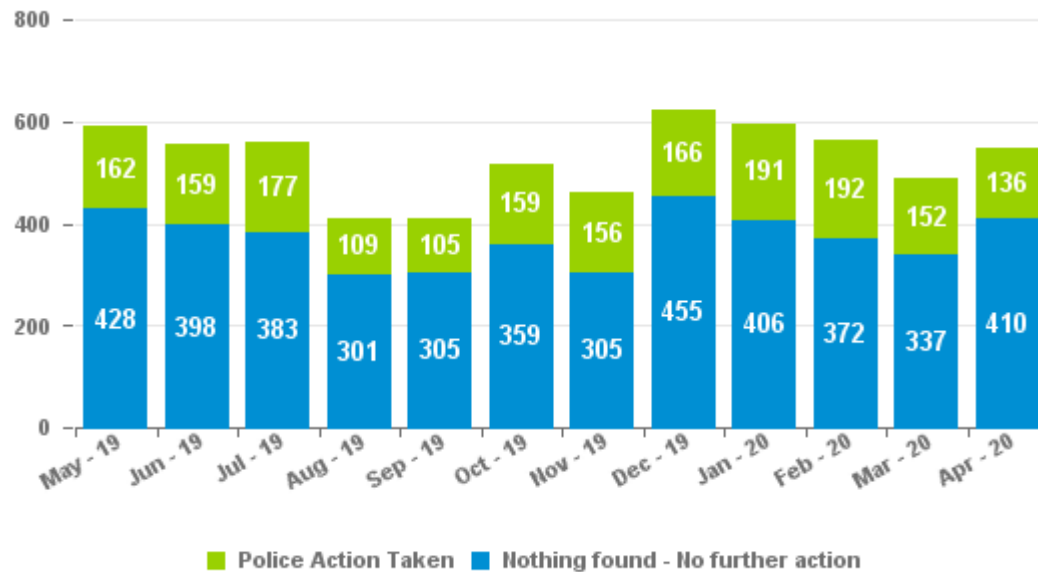

Stop and Search Overview for Staffordshire Police

Statistics about stop and searches carried out by Staffordshire Police in the last 12 months.

Number of stop and searches by outcome per month

Of the 6,323 stop and searches conducted in the last 12 months, 1,864 (29.5%) had a police outcome, and 4,459 (70.5%) had no further action taken.

Of the 1,864 stop searches that had a police outcome, in (72.5%) cases the outcome was linked to the purpose of the search, and in (26.7%) cases it was not linked.

Stop and Search Overview for Staffordshire Police

Outcomes

Percentage of stop and searched groups by police action in the last 12 months

outcome	Searches	Percentage
<i>Local resolution</i>	815	12.9%
<i>Nothing found – No further action</i>	4,459	70.5%
<i>Offender cautioned</i>	22	0.3%
<i>Suspect arrested</i>	960	15.2%
<i>Suspect summonsed to court</i>	67	1.1%