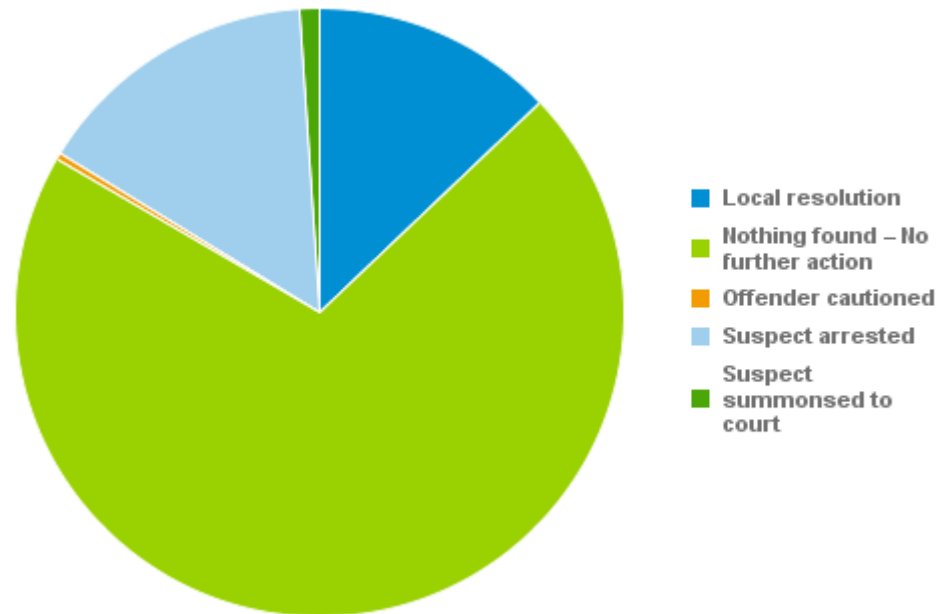

Stop and Search Overview for Staffordshire Police

Statistics about stop and searches carried out by Staffordshire Police in the last 12 months.

Number of stop and searches by outcome per month

Of the 6,323 stop and searches conducted in the last 12 months, 1,864 (29.5%) had a police outcome, and 4,459 (70.5%) had no further action taken.

Of the 1,864 stop searches that had a police outcome, in (72.5%) cases the outcome was linked to the purpose of the search, and in (26.7%) cases it was not linked.

Stop and Search Overview for Staffordshire Police

Outcomes

Percentage of stop and searched groups by police action in the last 12 months

outcome	Searches	Percentage
<i>Local resolution</i>	815	12.9%
<i>Nothing found – No further action</i>	4,459	70.5%
<i>Offender cautioned</i>	22	0.3%
<i>Suspect arrested</i>	960	15.2%
<i>Suspect summonsed to court</i>	67	1.1%

Ethnicity

Number of stop and searches per 1,000 resident population broken down by ethnic group in the last 12 months.

<i>Ethnicity</i>	<i>Stop and Searches</i>	<i>Resident population in Staffordshire Police area (2011 census)</i>	<i>Stop and Searches per 1,000 resident population by ethnicity</i>
BANGLADESHI	22	1,748	12.59
INDIAN	37	8,781	4.21
PAKISTANI	421	17,452	24.12
ANY OTHER ASIAN ETHNIC BACKGROUND	100	7,167	13.95
AFRICAN	90	4,271	21.07
CARIBBEAN	124	3,280	37.8
ANY OTHER BLACK ETHNIC BACKGROUND	89	1,000	89
ANY OTHER ETHNIC GROUP	41	3,426	11.97
WHITE AND ASIAN	35	4,055	8.63
WHITE AND BLACK AFRICAN	11	1,234	8.91
WHITE AND BLACK CARIBBEAN	94	6,464	14.54
ANY OTHER MIXED ETHNIC BACKGROUND	48	2,342	20.5
WHITE BRITISH	3,974	1,009,031	3.94
WHITE IRISH	22	4,489	4.9
ANY OTHER WHITE ETHNIC BACKGROUND	225	18,807	11.96
NS - NOT STATED	566	0	NA