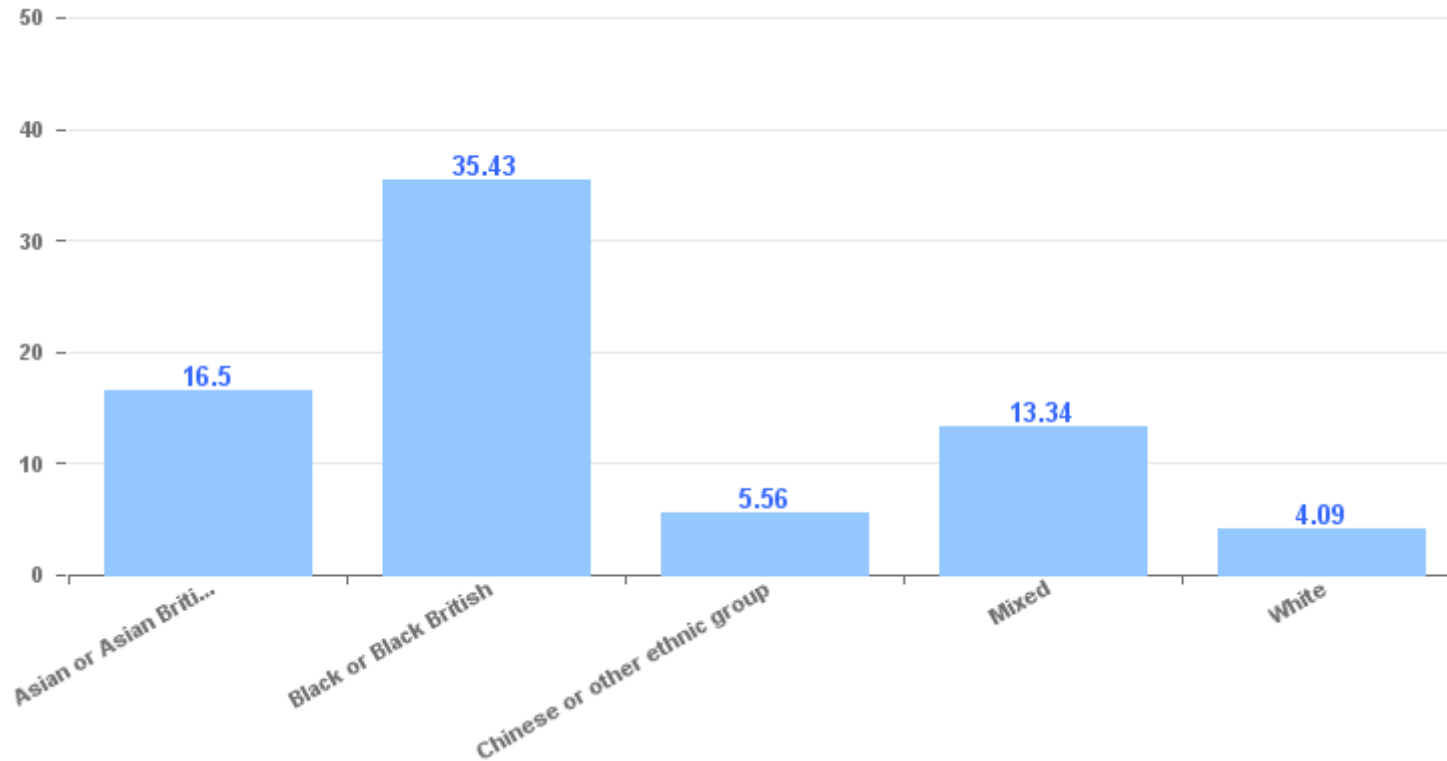

Stop and Search Overview for Staffordshire Police

Ethnicity

Number of stop and searches per 1,000 resident population broken down by ethnic group in the last 12 months.

Stop and Search Overview for Staffordshire Police

Ethnicity

Number of stop and searches per 1,000 resident population broken down by ethnic group in the last 12 months.

<i>Ethnicity</i>	<i>Stop and Searches</i>	<i>Resident population in Staffordshire Police area (2011 census)</i>	<i>Stop and Searches per 1,000 resident population by ethnicity</i>
BANGLADESHI	22	1,748	12.59
INDIAN	37	8,781	4.21
PAKISTANI	421	17,452	24.12
ANY OTHER ASIAN ETHNIC BACKGROUND	100	7,167	13.95
AFRICAN	90	4,271	21.07
CARIBBEAN	124	3,280	37.8
ANY OTHER BLACK ETHNIC BACKGROUND	89	1,000	89
ANY OTHER ETHNIC GROUP	41	3,426	11.97
WHITE AND ASIAN	35	4,055	8.63
WHITE AND BLACK AFRICAN	11	1,234	8.91
WHITE AND BLACK CARIBBEAN	94	6,464	14.54
ANY OTHER MIXED ETHNIC BACKGROUND	48	2,342	20.5
WHITE BRITISH	3,974	1,009,031	3.94
WHITE IRISH	22	4,489	4.9
ANY OTHER WHITE ETHNIC BACKGROUND	225	18,807	11.96
NS - NOT STATED	566	0	NA