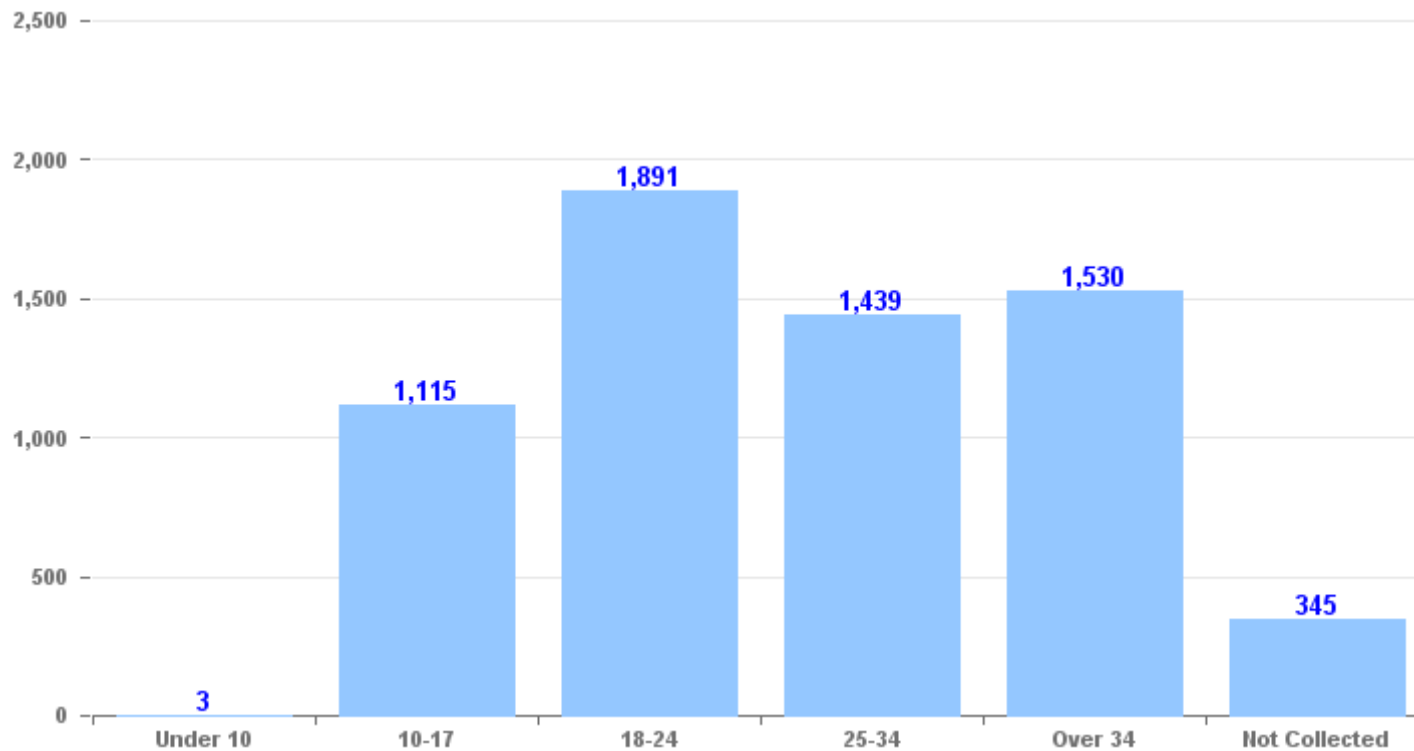

Stop and Search Overview for Staffordshire Police

Statistics about stop and searches carried out by Staffordshire Police in the last 12 months.

Number of stop and searches by outcome per month

Of the 6,323 stop and searches conducted in the last 12 months, 1,864 (29.5%) had a police outcome, and 4,459 (70.5%) had no further action taken.

Ethnicity

Number of stop and searches per 1,000 resident population broken down by ethnic group in the last 12 months.

<i>Ethnicity</i>	<i>Stop and Searches</i>	<i>Resident population in Staffordshire Police area (2011 census)</i>	<i>Stop and Searches per 1,000 resident population by ethnicity</i>
BANGLADESHI	22	1,748	12.59
INDIAN	37	8,781	4.21
PAKISTANI	421	17,452	24.12
ANY OTHER ASIAN ETHNIC BACKGROUND	100	7,167	13.95
AFRICAN	90	4,271	21.07
CARIBBEAN	124	3,280	37.8
ANY OTHER BLACK ETHNIC BACKGROUND	89	1,000	89
ANY OTHER ETHNIC GROUP	41	3,426	11.97
WHITE AND ASIAN	35	4,055	8.63
WHITE AND BLACK AFRICAN	11	1,234	8.91
WHITE AND BLACK CARIBBEAN	94	6,464	14.54
ANY OTHER MIXED ETHNIC BACKGROUND	48	2,342	20.5
WHITE BRITISH	3,974	1,009,031	3.94
WHITE IRISH	22	4,489	4.9
ANY OTHER WHITE ETHNIC BACKGROUND	225	18,807	11.96
NS - NOT STATED	566	0	NA

Stop and Search Overview for Staffordshire Police

Age

Total number of stop and searched grouped by age range in the last 12 months.

Stop and Search Overview for Staffordshire Police

Time of day

Total number of stop and searched grouped by the time of day they occurred in the last 12 months.