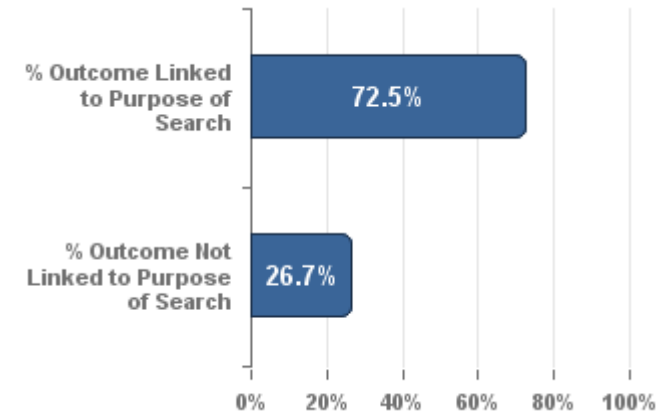

Stop and Search Overview for Staffordshire Police

Statistics about stop and searches carried out by Staffordshire Police in the last 12 months.

Number of stop and searches by outcome per month

Of the 6,323 stop and searches conducted in the last 12 months, 1,864 (29.5%) had a police outcome, and 4,459 (70.5%) had no further action taken.

Of the 1,864 stop searches that had a police outcome, in (72.5%) cases the outcome was linked to the purpose of the search, and in (26.7%) cases it was not linked.

Stop and Search Overview for Staffordshire Police

Outcomes

Percentage of stop and searched groups by police action in the last 12 months

outcome	Searches	Percentage
<i>Local resolution</i>	815	12.9%
<i>Nothing found – No further action</i>	4,459	70.5%
<i>Offender cautioned</i>	22	0.3%
<i>Suspect arrested</i>	960	15.2%
<i>Suspect summonsed to court</i>	67	1.1%