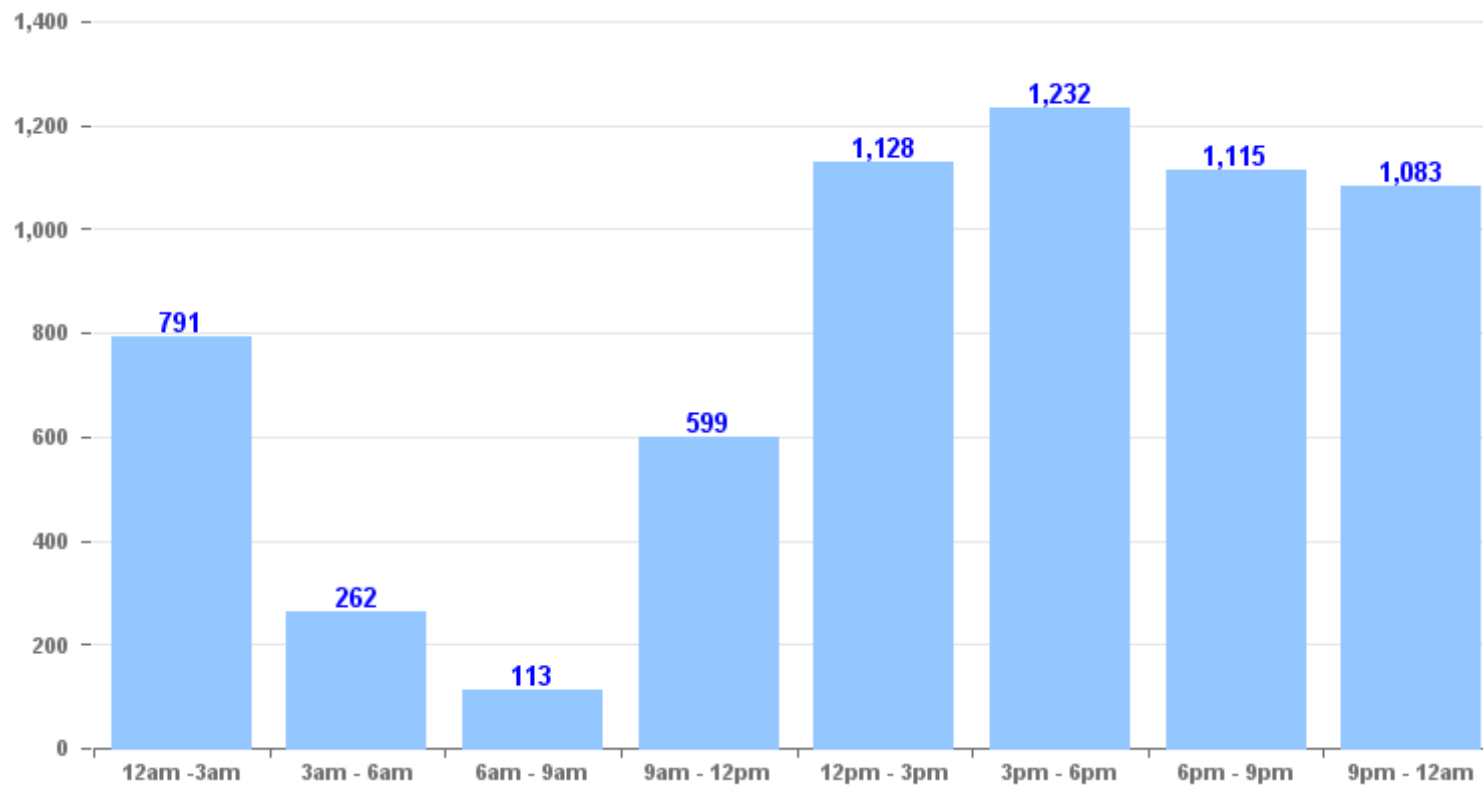

Ethnicity

Number of stop and searches per 1,000 resident population broken down by ethnic group in the last 12 months.

<i>Ethnicity</i>	<i>Stop and Searches</i>	<i>Resident population in Staffordshire Police area (2011 census)</i>	<i>Stop and Searches per 1,000 resident population by ethnicity</i>
BANGLADESHI	22	1,748	12.59
INDIAN	37	8,781	4.21
PAKISTANI	421	17,452	24.12
ANY OTHER ASIAN ETHNIC BACKGROUND	100	7,167	13.95
AFRICAN	90	4,271	21.07
CARIBBEAN	124	3,280	37.8
ANY OTHER BLACK ETHNIC BACKGROUND	89	1,000	89
ANY OTHER ETHNIC GROUP	41	3,426	11.97
WHITE AND ASIAN	35	4,055	8.63
WHITE AND BLACK AFRICAN	11	1,234	8.91
WHITE AND BLACK CARIBBEAN	94	6,464	14.54
ANY OTHER MIXED ETHNIC BACKGROUND	48	2,342	20.5
WHITE BRITISH	3,974	1,009,031	3.94
WHITE IRISH	22	4,489	4.9
ANY OTHER WHITE ETHNIC BACKGROUND	225	18,807	11.96
NS - NOT STATED	566	0	NA

Stop and Search Overview for Staffordshire Police

Age

Total number of stop and searched grouped by age range in the last 12 months.

Stop and Search Overview for Staffordshire Police

Time of day

Total number of stop and searched grouped by the time of day they occurred in the last 12 months.