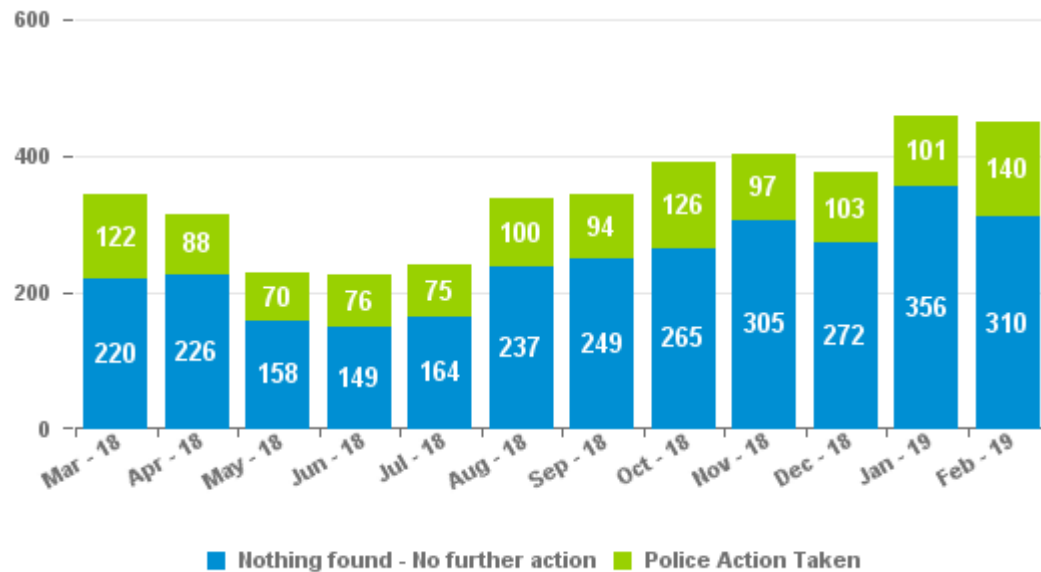

# Stop and Search Overview for Staffordshire Police

Statistics about stop and searches carried out by Staffordshire Police in the last 12 months.

## Number of stop and searches by outcome per month

Of the 4,103 stop and searches conducted in the last 12 months, 1,192 (29.1%) had a police outcome, and 2,911 (70.9%) had no further action taken.

Of the 1,192 stop searches that had a police outcome, in (70.8%) cases the outcome was linked to the purpose of the search, and in (30.6%) cases it was not linked.

## Outcomes

Percentage of stop and searched groups by police action in the last 12 months

outcome	Searches	Percentage
<i>Local resolution</i>	493	12.0%
<i>Nothing found – No further action</i>	2,911	70.9%
<i>Offender cautioned</i>	10	0.2%
<i>Suspect arrested</i>	660	16.1%
<i>Suspect summonsed to court</i>	29	0.7%

## Time of day

Total number of stop and searched grouped by the time of day they occurred in the last 12 months.