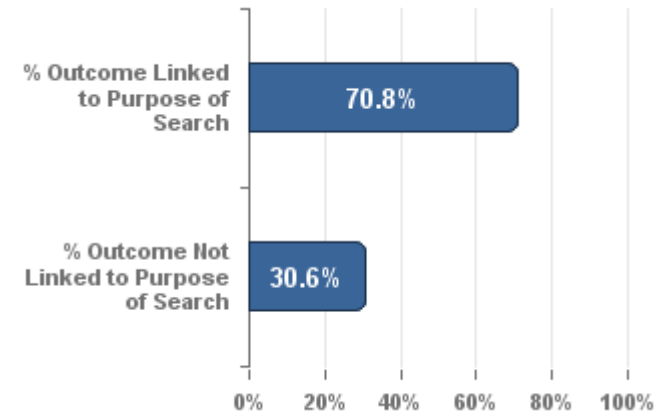

# Stop and Search Overview for Staffordshire Police

Statistics about stop and searches carried out by Staffordshire Police in the last 12 months.

## Number of stop and searches by outcome per month

Of the 4,103 stop and searches conducted in the last 12 months, 1,192 (29.1%) had a police outcome, and 2,911 (70.9%) had no further action taken.

Of the 1,192 stop searches that had a police outcome, in (70.8%) cases the outcome was linked to the purpose of the search, and in (30.6%) cases it was not linked.