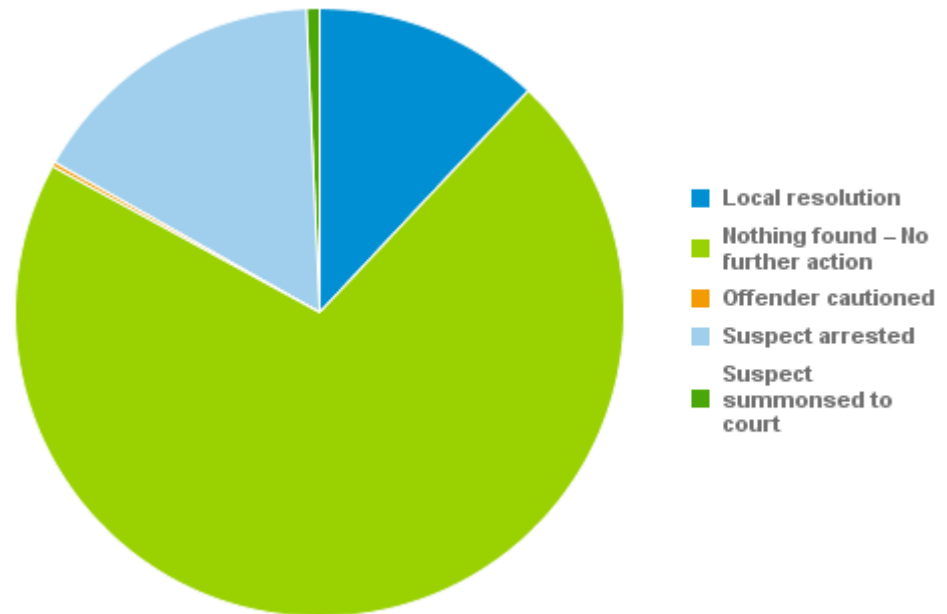

Stop and Search Overview for Staffordshire Police

Outcomes

Percentage of stop and searched groups by police action in the last 12 months

outcome	Searches	Percentage
<i>Local resolution</i>	493	12.0%
<i>Nothing found – No further action</i>	2,911	70.9%
<i>Offender cautioned</i>	10	0.2%
<i>Suspect arrested</i>	660	16.1%
<i>Suspect summonsed to court</i>	29	0.7%