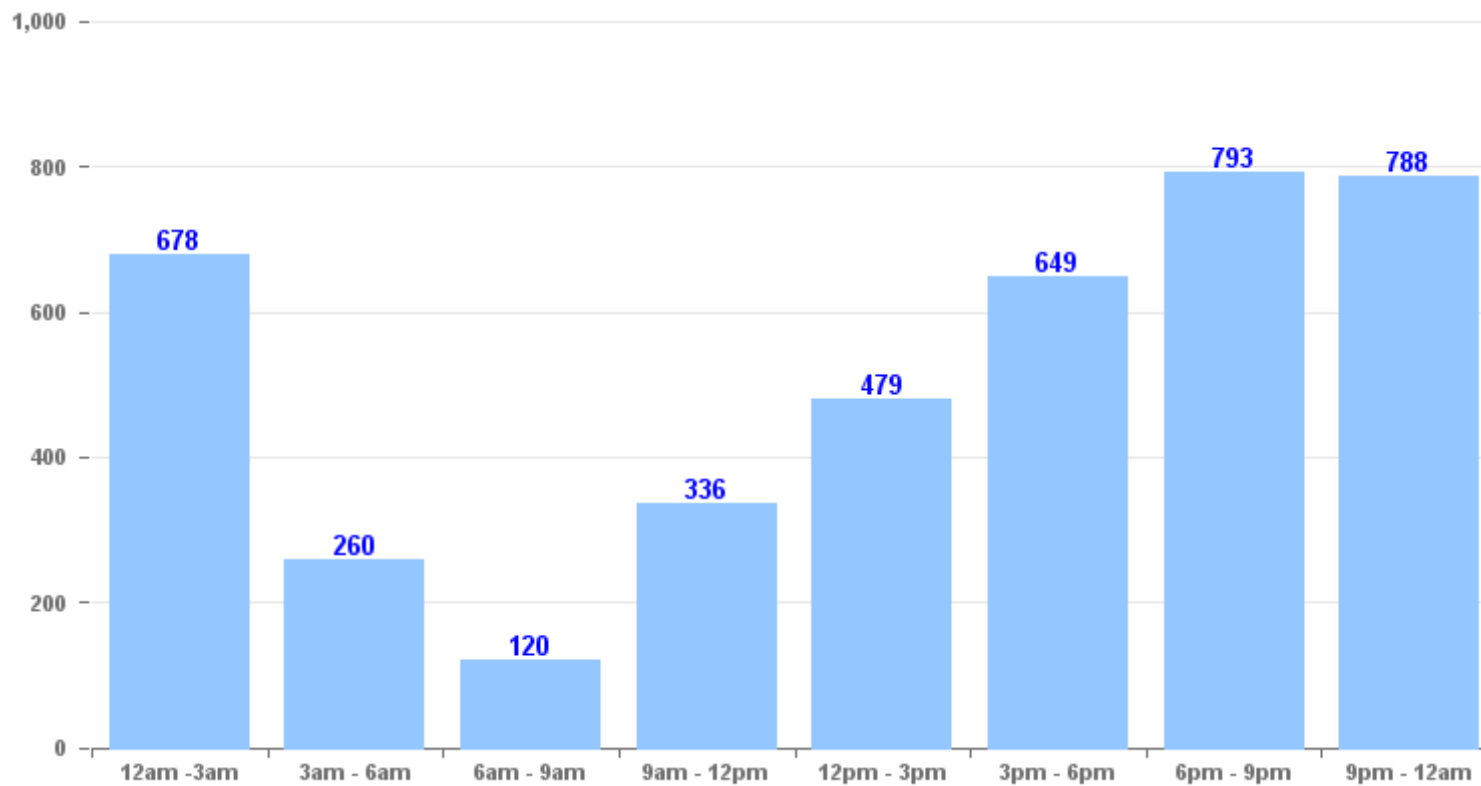

## Age

Total number of stop and searched grouped by age range in the last 12 months.

## Time of day

Total number of stop and searched grouped by the time of day they occurred in the last 12 months.