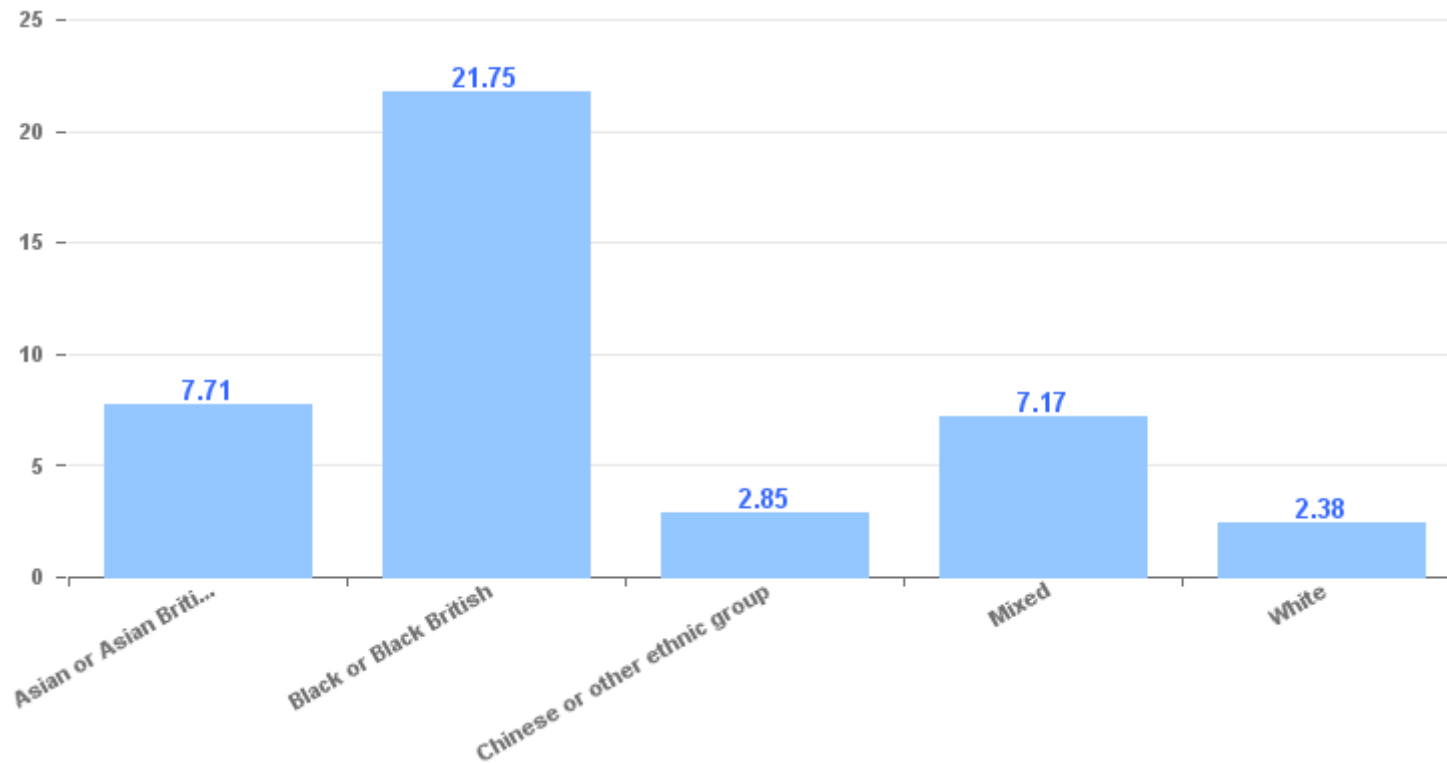

## Outcomes

Percentage of stop and searched groups by police action in the last 12 months

outcome	Searches	Percentage
<i>Local resolution</i>	493	12.0%
<i>Nothing found – No further action</i>	2,911	70.9%
<i>Offender cautioned</i>	10	0.2%
<i>Suspect arrested</i>	660	16.1%
<i>Suspect summonsed to court</i>	29	0.7%

## Ethnicity

Number of stop and searches per 1,000 resident population broken down by ethnic group in the last 12 months.