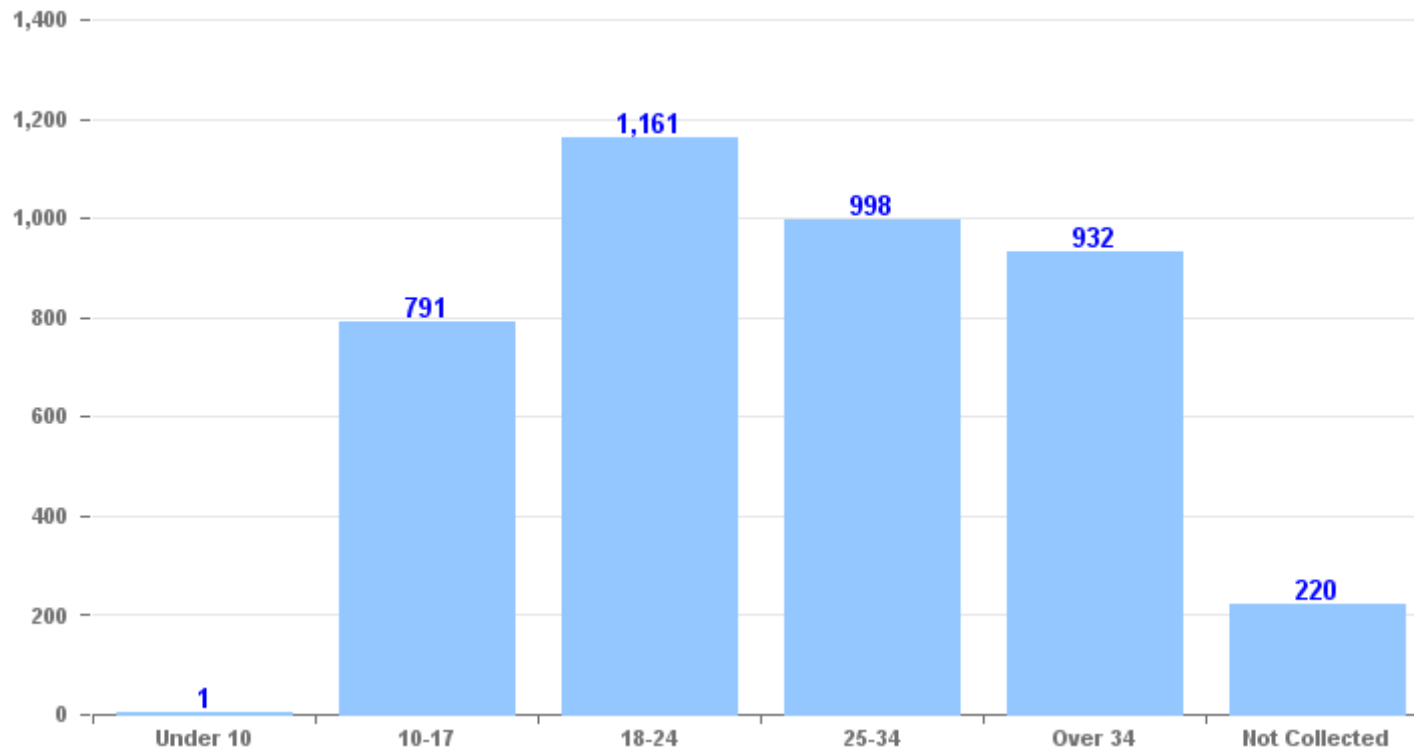

## Ethnicity

Number of stop and searches per 1,000 resident population broken down by ethnic group in the last 12 months.

<i>Ethnicity</i>	<i>Stop and Searches</i>	<i>Resident population in Staffordshire Police area ( 2011 census)</i>	<i>Stop and Searches per 1,000 resident population by ethnicity</i>
BANGLADESHI	9	1,748	5.15
INDIAN	24	8,781	2.73
PAKISTANI	194	17,452	11.12
ANY OTHER ASIAN ETHNIC BACKGROUND	44	7,167	6.14
AFRICAN	29	4,271	6.79
CARIBBEAN	96	3,280	29.27
ANY OTHER BLACK ETHNIC BACKGROUND	61	1,000	61
ANY OTHER ETHNIC GROUP	21	3,426	6.13
WHITE AND ASIAN	22	4,055	5.43
WHITE AND BLACK AFRICAN	6	1,234	4.86
WHITE AND BLACK CARIBBEAN	55	6,464	8.51
ANY OTHER MIXED ETHNIC BACKGROUND	18	2,342	7.69
WHITE BRITISH	2,301	1,009,031	2.28
WHITE IRISH	11	4,489	2.45
ANY OTHER WHITE ETHNIC BACKGROUND	144	18,807	7.66
NS - NOT STATED	698	0	NA

## Age

Total number of stop and searched grouped by age range in the last 12 months.